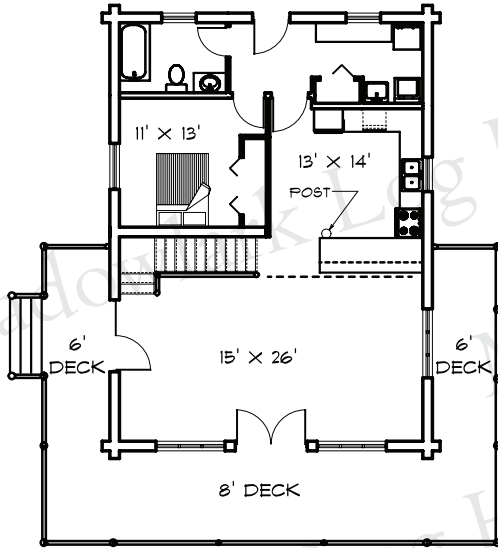

MONTANA CHALET

28' x 38'
1554 sq. ft.

MAIN
1064 sq. ft.

LOFT
590 sq. ft.

5' OVERHANG FRONT

COVERED DECK/ TRUSS FRONT