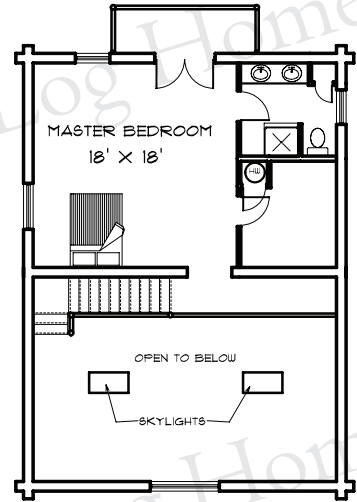

MONTANA CHALET

28' x 38'
1554 sq. ft.

MAIN
1064 sq. ft.

LOFT
590 sq. ft.

5' OVERHANG FRONT

COVERED DECK/ TRUSS FRONT