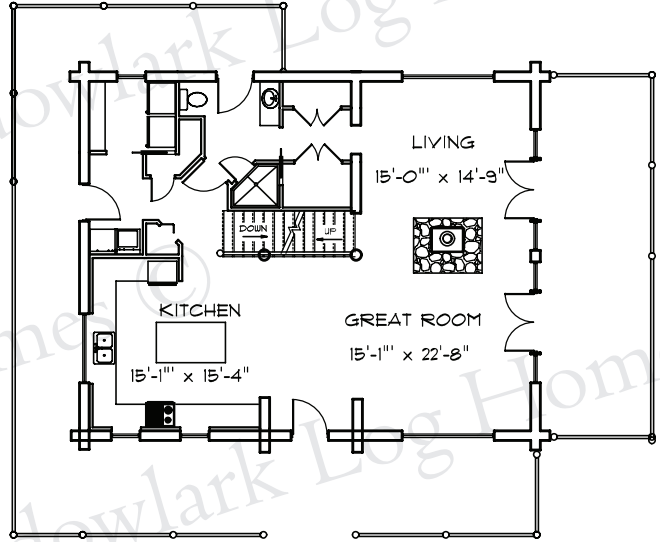

OREGON CHALET

32' x 40'
1796 sq. ft.

LOFT

516 sq. ft.

MAIN FLOOR

1280 sq. ft.

EAST

NORTH

WEST

SOUTH