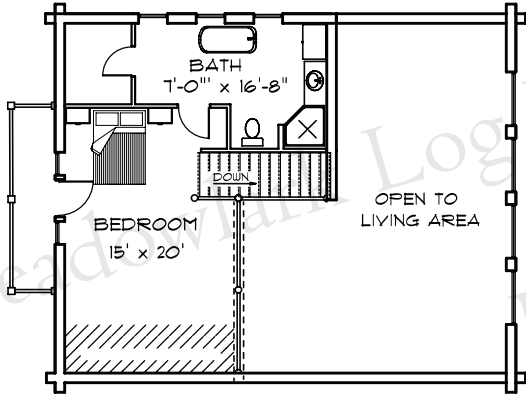

OREGON CHALET

32' x 40'
1796 sq. ft.

LOFT

516 sq. ft.

MAIN FLOOR

1280 sq. ft.

EAST

NORTH

WEST

SOUTH