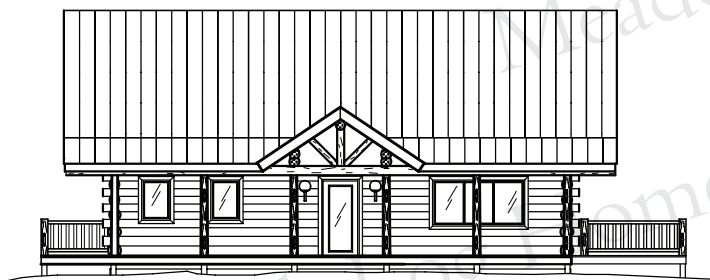

OREGON CHALET

32' x 40'
1796 sq. ft.

LOFT

516 sq. ft.

MAIN FLOOR

1280 sq. ft.

EAST

NORTH

WEST

SOUTH