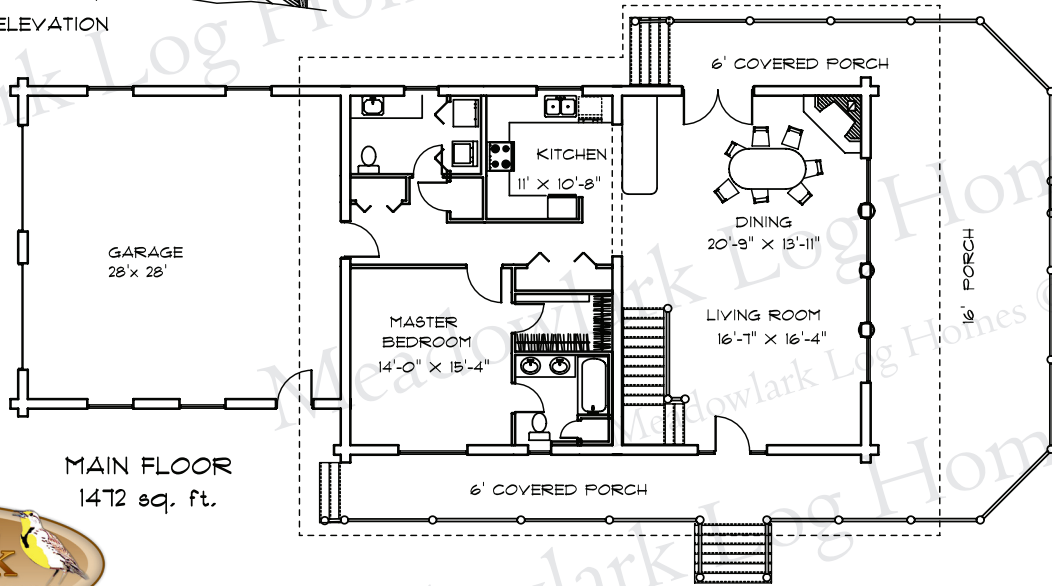

EAST ELEVATION

MEADOWLARK W/ GARAGE

32' X 46'

2302 sq. ft. LIVING SPACE

784 sq. ft. GARAGE

WEST ELEVATION

LOFT 830 sq. ft.

MAIN FLOOR
1472 sq. ft.

SOUTH ELEVATION