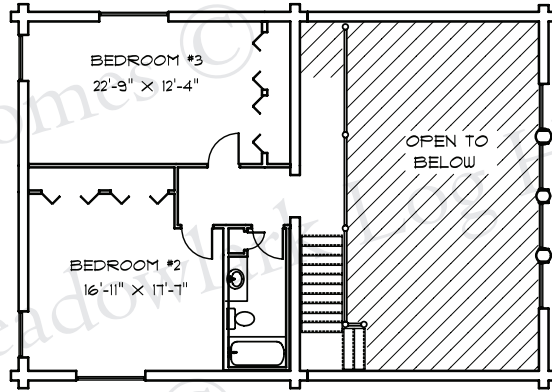

EAST ELEVATION

MEADOWLARK W/ GARAGE

32' X 46'

2302 sq. ft. LIVING SPACE

784 sq. ft. GARAGE

WEST ELEVATION

LOFT 830 sq. ft.

MAIN FLOOR
1472 sq. ft.