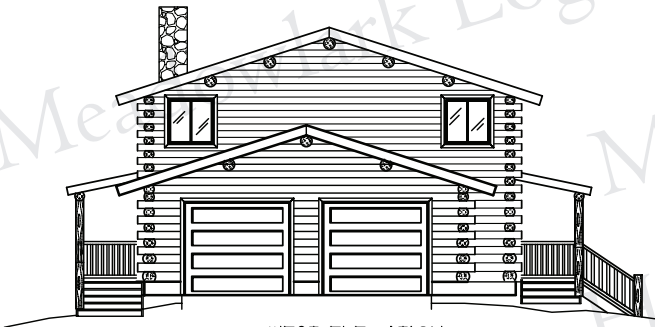

EAST ELEVATION

MEADOWLARK W/ GARAGE

32' X 46'

2302 sq. ft. LIVING SPACE

784 sq. ft. GARAGE

WEST ELEVATION

LOFT 830 sq. ft.

MAIN FLOOR
1472 sq. ft.

SOUTH ELEVATION