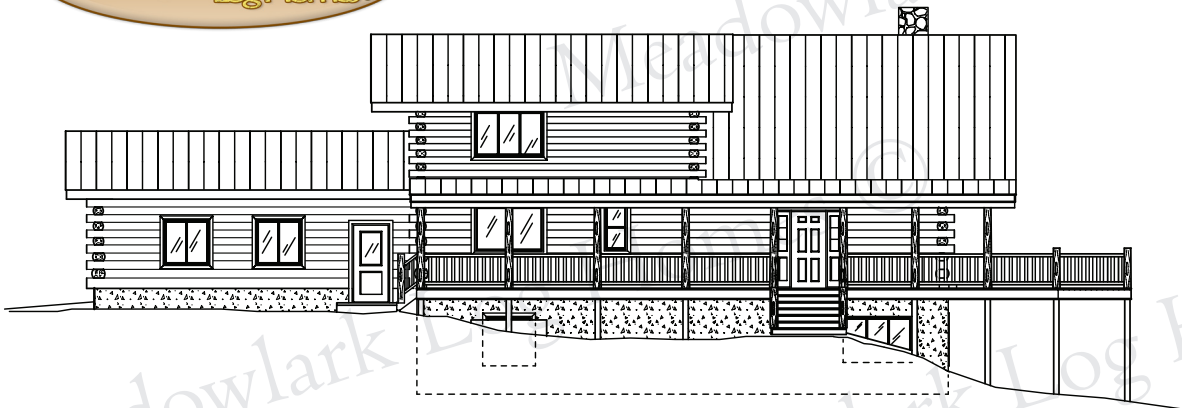

EAST ELEVATION

MEADOWLARK W/ GARAGE

32' X 46'

2302 sq. ft. LIVING SPACE

784 sq. ft. GARAGE

WEST ELEVATION

LOFT 830 sq. ft.

MAIN FLOOR
1472 sq. ft.

SOUTH ELEVATION