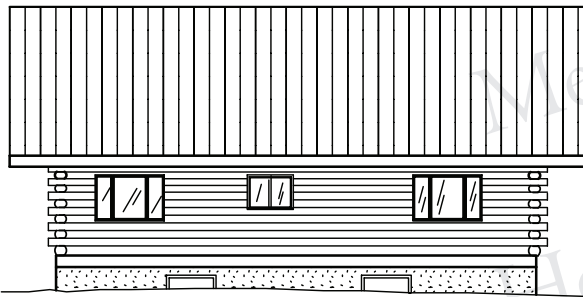

EAST ELEVATION

SOUTH ELEVATION

WEST ELEVATION

NORTH ELEVATION

# KILLDEER

2696 sq. ft.

LOFT 706 sq. ft.

MAIN FLOOR 1990 sq. ft.