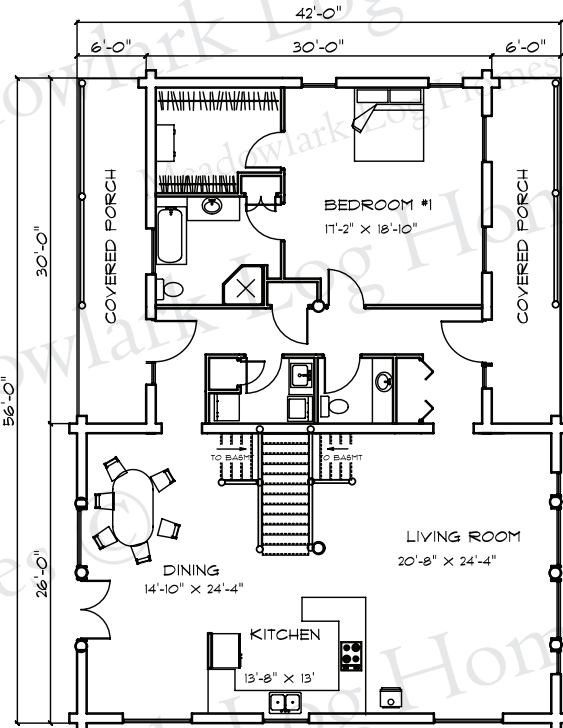

EAST ELEVATION

SOUTH ELEVATION

WEST ELEVATION

NORTH ELEVATION

# KILLDEER

2696 sq. ft.

LOFT 706 sq. ft.

MAIN FLOOR 1990 sq. ft.