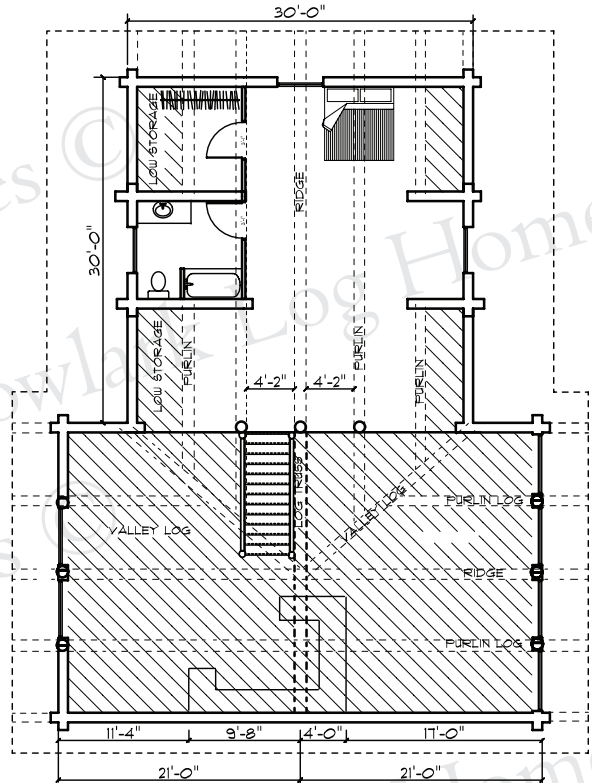

EAST ELEVATION

SOUTH ELEVATION

WEST ELEVATION

NORTH ELEVATION

# KILLDEER

2696 sq. ft.

LOFT 706 sq. ft.

MAIN FLOOR 1990 sq. ft.