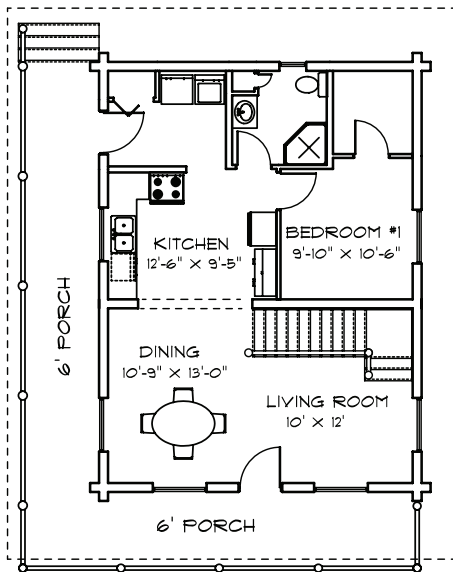

GREEN GABLES

24' X 32'
998 sq. ft.

EAST ELEVATION

NORTH ELEVATION

SOUTH ELEVATION

WEST ELEVATION

MAIN FLOOR

768 sq. ft.

LOFT

230 sq. ft.