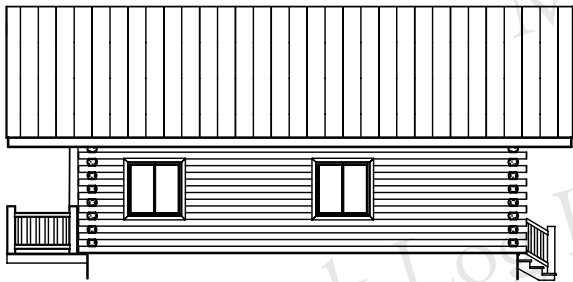

GREEN GABLES

24' X 32'
998 sq. ft.

EAST ELEVATION

NORTH ELEVATION

SOUTH ELEVATION

WEST ELEVATION

MAIN FLOOR

768 sq. ft.

LOFT

230 sq. ft.