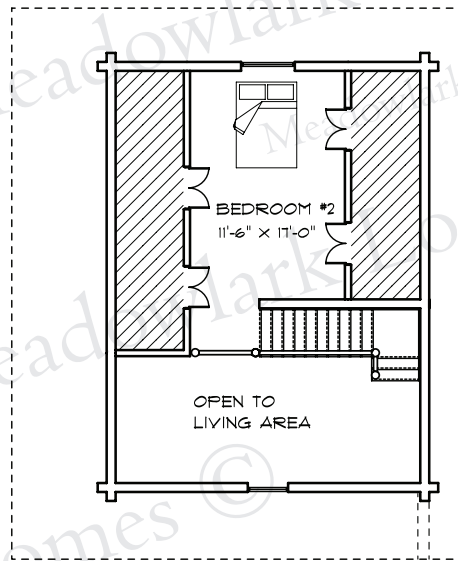

GREEN GABLES

24' X 32'
998 sq. ft.

EAST ELEVATION

NORTH ELEVATION

SOUTH ELEVATION

WEST ELEVATION

MAIN FLOOR

768 sq. ft.

LOFT

230 sq. ft.