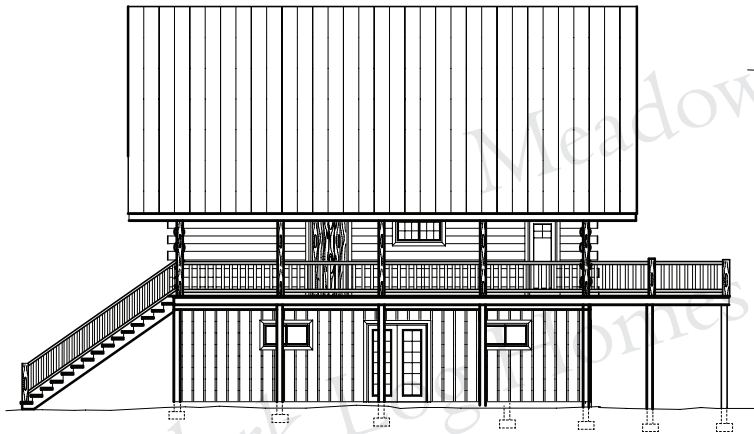

# COLUMBIA

30' X 36'  
1584 sq. ft.

LOFT  
504 sq. ft.

MAIN FLOOR  
1080 sq. ft.

BACK

FRONT

LEFT