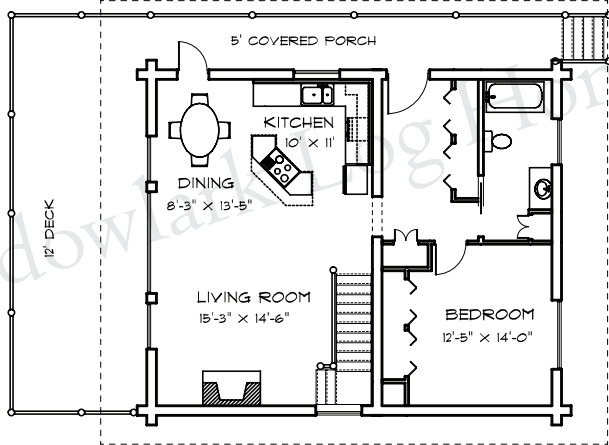

# COLUMBIA

30' X 36'  
1584 sq. ft.

LOFT  
504 sq. ft.

MAIN FLOOR  
1080 sq. ft.

BACK

FRONT

LEFT