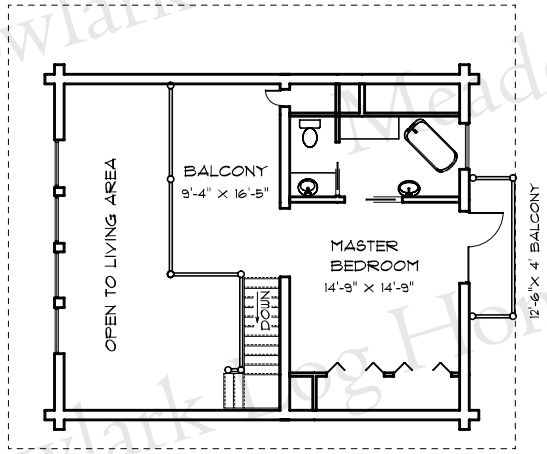

# COLUMBIA

30' X 36'  
1584 sq. ft.

LOFT  
504 sq. ft.

MAIN FLOOR  
1080 sq. ft.

BACK

FRONT

LEFT