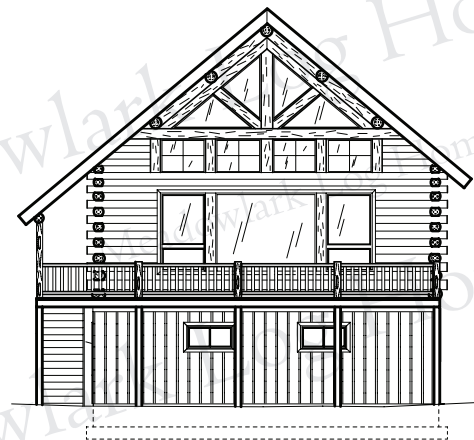

# COLUMBIA

30' X 36'  
1584 sq. ft.

LOFT  
504 sq. ft.

MAIN FLOOR  
1080 sq. ft.

BACK

FRONT

LEFT