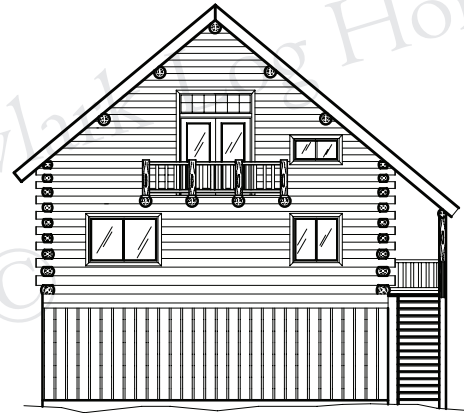

# COLUMBIA

30' X 36'  
1584 sq. ft.

LOFT  
504 sq. ft.

MAIN FLOOR  
1080 sq. ft.

BACK

FRONT

LEFT