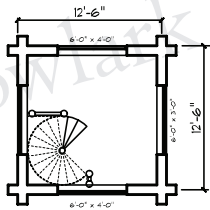

COEUR D'ALENE

2661 sq. ft.

MAIN FLOOR 2210 sq. ft.

TOWER 166 sq. ft.

LOFT LIVING AREA 285 sq. ft.

FRONT