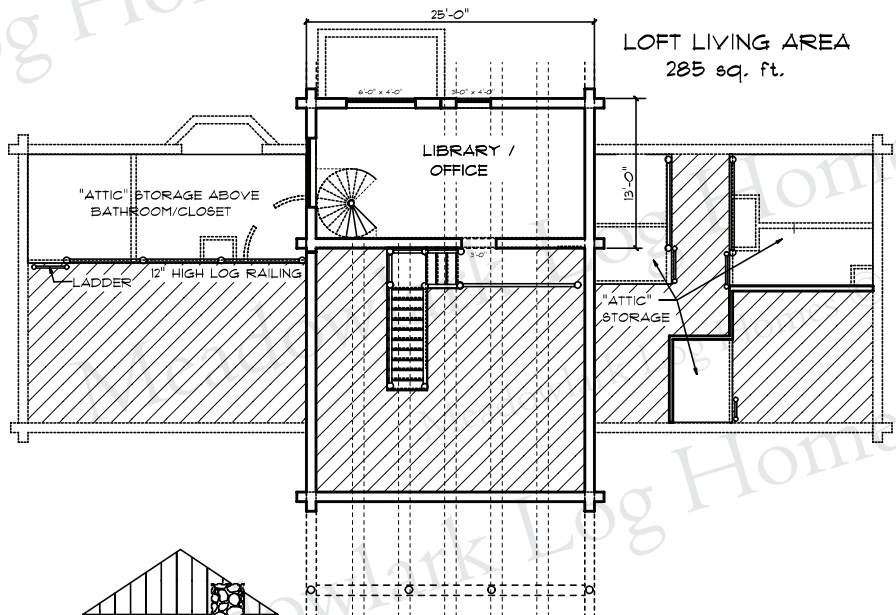

COEUR D'ALENE

2661 sq. ft.

MAIN FLOOR 2210 sq. ft.

TOWER 166 sq. ft.

LOFT LIVING AREA 285 sq. ft.

FRONT