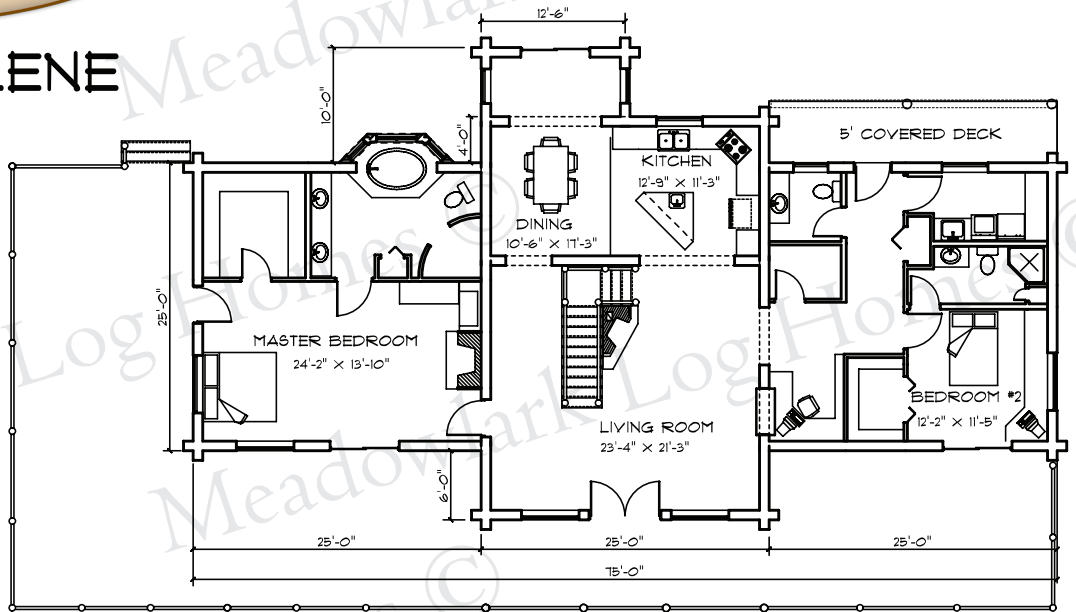

COEUR D'ALENE

2661 sq. ft.

MAIN FLOOR 2210 sq. ft.

TOWER 166 sq. ft.

LOFT LIVING AREA 285 sq. ft.

FRONT