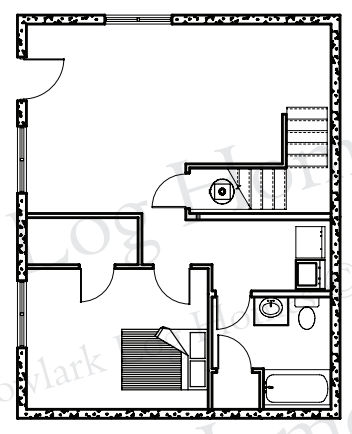

BLACK FOREST

24' x 30'
1044 sq. ft.

MAIN FLOOR 720 sq. ft.

LOFT 324 sq. ft.

FRONT

BASEMENT 720 sq. ft.

BACK

LEFT