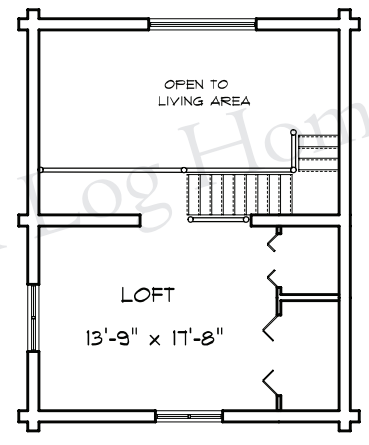

BLACK FOREST

24' x 30'
1044 sq. ft.

MAIN FLOOR 720 sq. ft.

LOFT 324 sq. ft.

FRONT

BASEMENT 720 sq. ft.

BACK

LEFT