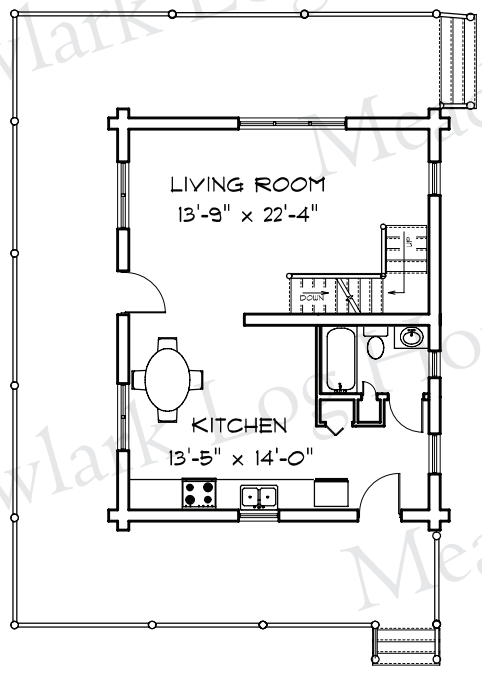

BLACK FOREST

24' x 30'
1044 sq. ft.

MAIN FLOOR 720 sq. ft.

LOFT 324 sq. ft.

FRONT

BASEMENT 720 sq. ft.

BACK

LEFT