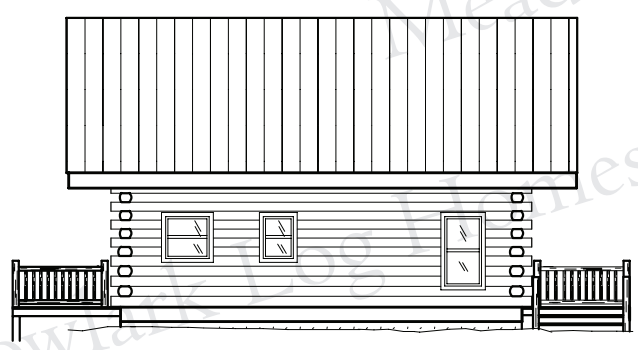

BLACK FOREST

24' x 30'
1044 sq. ft.

MAIN FLOOR 720 sq. ft.

LOFT 324 sq. ft.

FRONT

BASEMENT 720 sq. ft.

BACK

LEFT