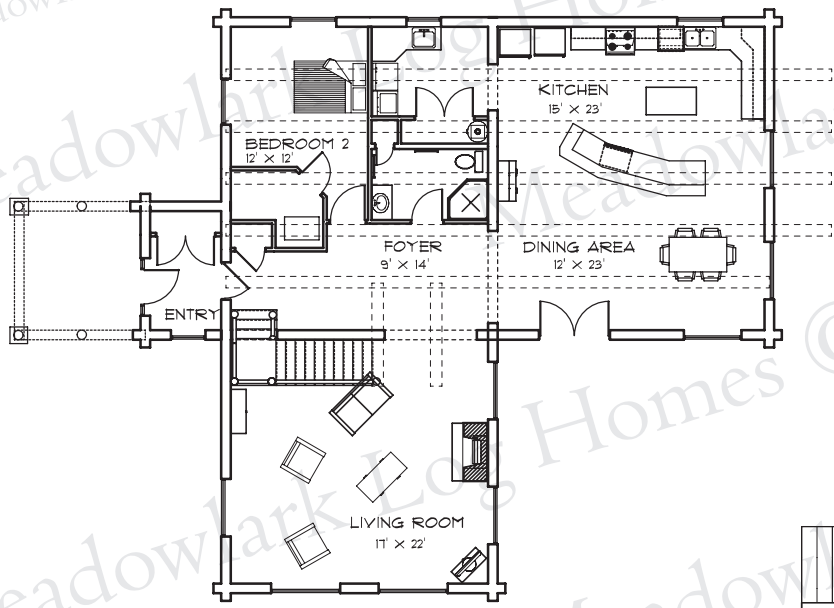

Meadowlark Log Homes ©

Meadowlark Log Homes ©

Meadowlark Log Homes ©

MAIN 1956 sq. ft.

PRIEST LAKE

3348 sq. ft.

SOUTH

LOFT 1392 sq. ft.