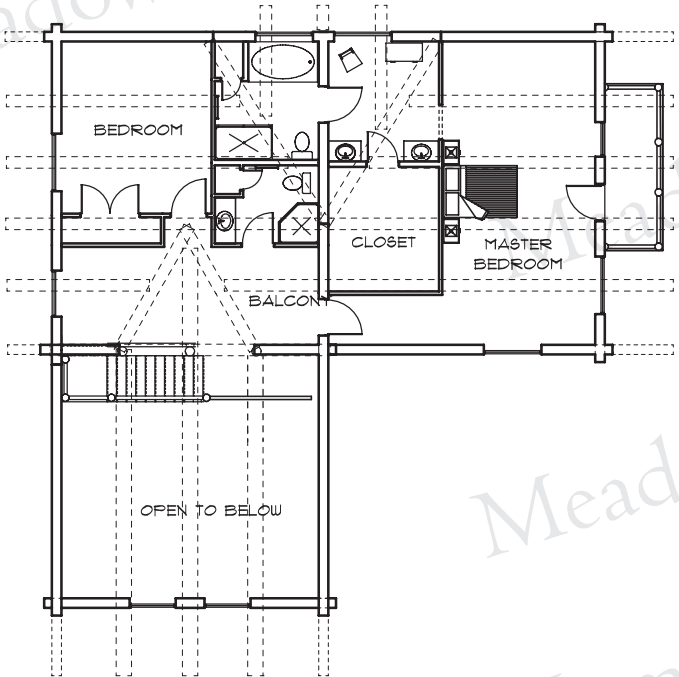

Meadowlark Log Homes ©

Meadowlark Log Homes ©

Meadowlark Log Homes ©

MAIN 1956 sq. ft.

PRIEST LAKE

3348 sq. ft.

SOUTH

LOFT 1392 sq. ft.