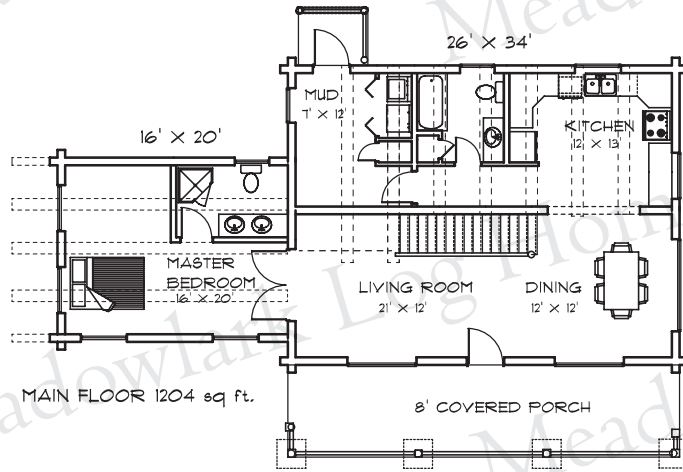

# MONTANA PIONEER

1678 sq. ft.

Copyright 2010© Meadowlark Log Homes