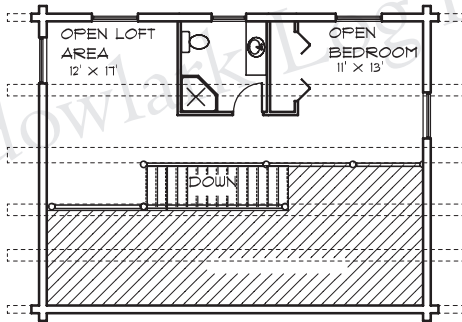

# MONTANA PIONEER

1678 sq. ft.

Copyright 2010© Meadowlark Log Homes