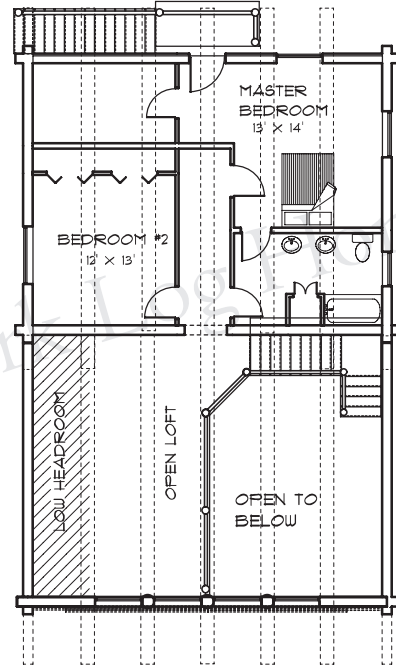

MAIN FLOOR 1536 sq. ft.

# MEADOWLARK 2

32' x 48'  
2576 sq. ft.

LOFT 1040 sq. ft.