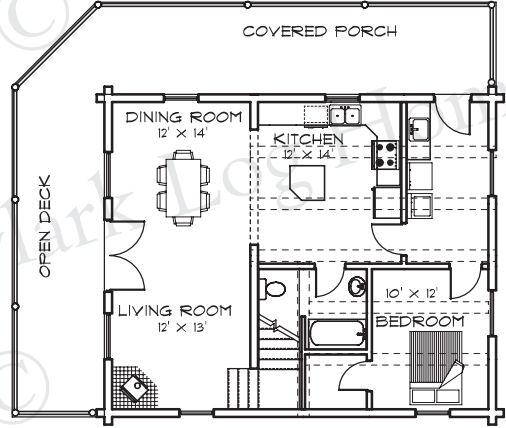

EAST

SOUTH

WEST

NORTH

LITTLE JOE

28' x 34'
1300 sq. ft.

MAIN FLOOR 952 sq. ft.

LOFT LAYOUT 348 sq. ft.