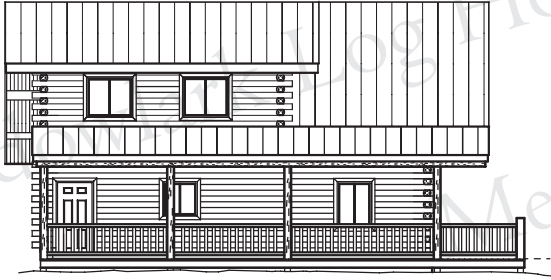

EAST

SOUTH

WEST

NORTH

LITTLE JOE

28' x 34'
1300 sq. ft.

MAIN FLOOR 952 sq. ft.

LOFT LAYOUT 348 sq. ft.