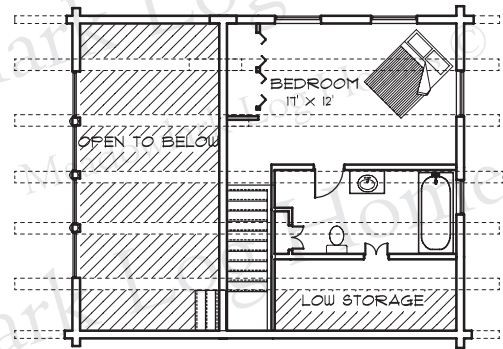

EAST

SOUTH

WEST

NORTH

LITTLE JOE

28' x 34'
1300 sq. ft.

MAIN FLOOR 952 sq. ft.

LOFT LAYOUT 348 sq. ft.