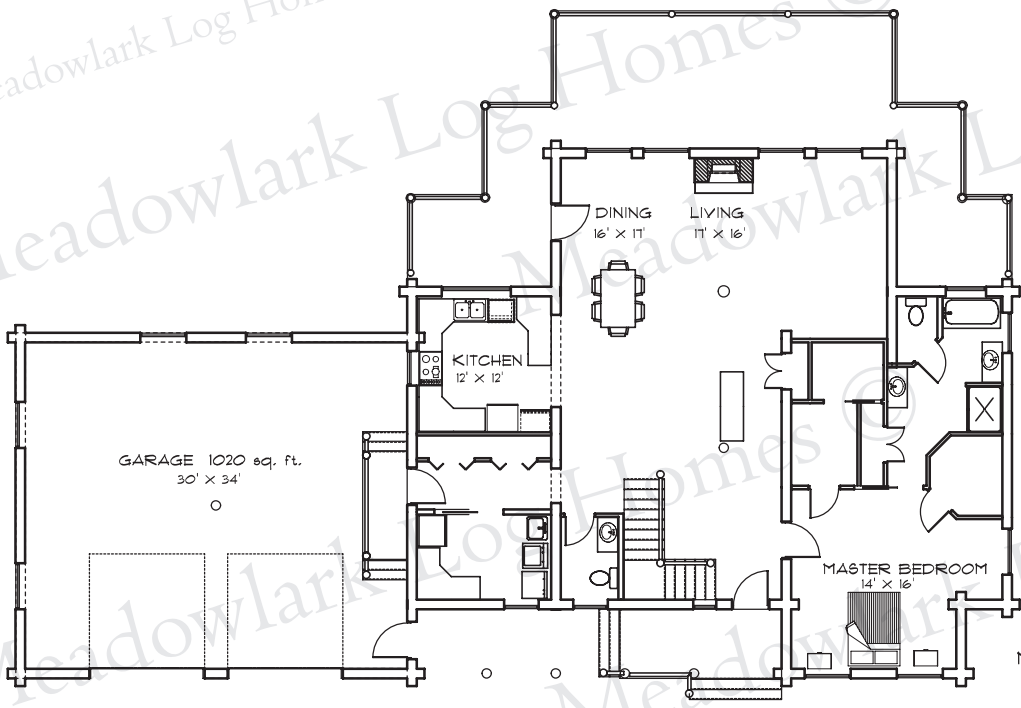

Meadowlark Log Homes ©

GLEN LAKE

3160 SQ. FT.
GARAGE 1020 sq. ft.

MAIN FLOOR 1926 sq. ft.

EAST

LOFT 1234 sq. ft.