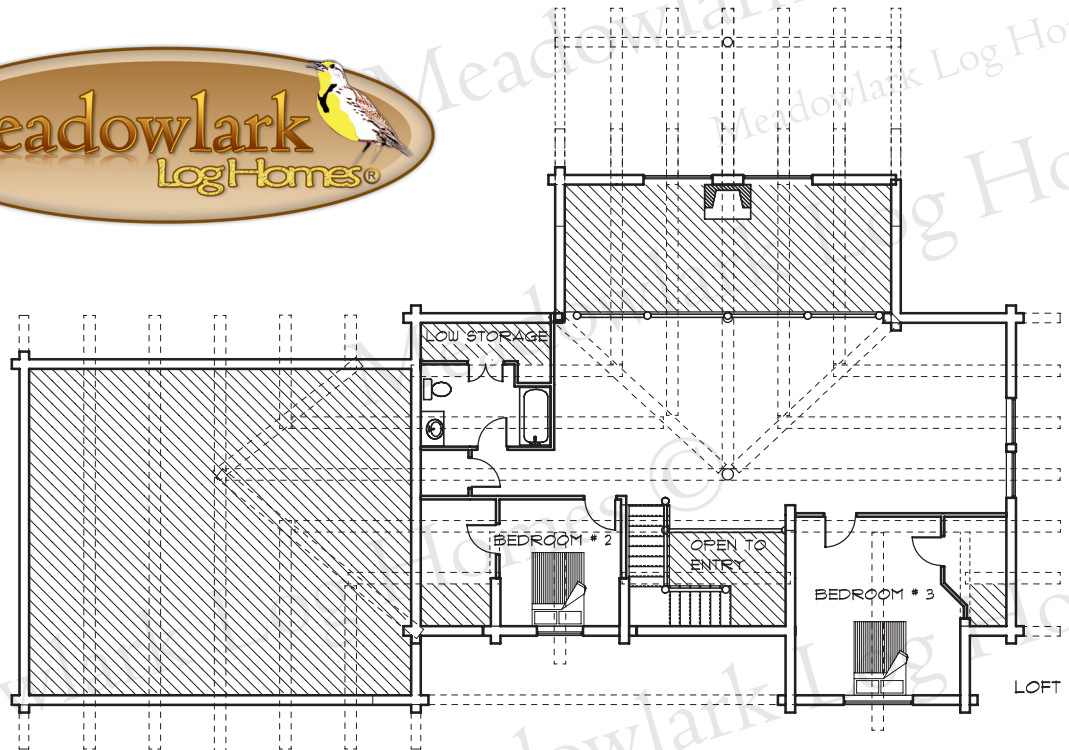

Meadowlark Log Homes ©

GLEN LAKE

3160 SQ. FT.
GARAGE 1020 sq. ft.

MAIN FLOOR 1926 sq. ft.

EAST

LOFT 1234 sq. ft.